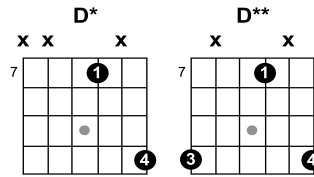

American Girl – Tom Petty

Key: Capo: Notes:

[Intro]

Key: D Capo: Notes:

(Guitar 1: 18 bars)

D*

(Guitar 2:)

E7 – E7 – G – G

A – A – D – D

E7 – E7 – G – G

A7 – A7

[Verse 1]

D E7
Well, she was an American girl

G A
Raised on promises

D E7
She couldn't help thinkin' that there was a

G A
little more to life somewhere else

[Pre-Chorus]

A D
After all it was a great big world

G Em
With lots of places to run to

A A
...And if she had to die ...tryin' she

A
had one little promise she was gonna keep

[Chorus]

G A D Bm
...0 yeah, ...all right, ...take it easy, baby, ...make it last all night

G A D*
...She was ...an American girl

[Verse 2]

D E7
Well, it was kinda cold that night

G A
She stood alone on the balcony

D E7
Yeah, she could hear the cars roll by

G A
Out on 441 like waves crashin' on the beach